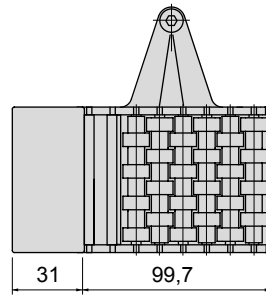

- **Assembly of Part. S0570**
Guide position (Part. S0557) to allow assembly with divider module.

■ Divider module

Version	Code	Weight kg
For 30x6 plate	603532	0,24
For 40x8 plate	603542	

- Material: frame in Acetal POM (black), rollers in Acetal POM (white). Separation block in polyethylene PE (black).
- Packaging: 2 pieces.

Part. S0570

- Best Seller
- Standard
- On request: minimum quantity may apply. Consult our Customer Service for availability.

Item code for order = Part. + Code