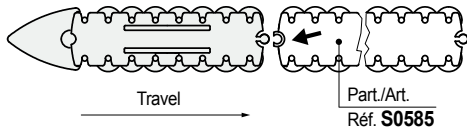

• **Assembly of Part. S0586**

Guide position (Part. S0585) to allow assembly with divider module.

■ **Divider module**

## Part. S0586

Version	Code	Weight kg
For 30x6 plate	603572	0,24
For 40x8 plate	603582	

- Material: frame in acetal POM (black), rollers in Polyethylene PE (white). Separation block in polyethylene PE (black).
- Packaging: 2 pieces.