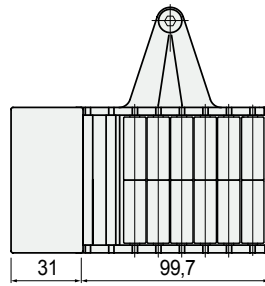

• **Assembly of Part. S0586**

Guide position (Part. S0585) to allow assembly with divider module.

■ **Divider module**

## Part. S0586

Version	Code	Weight kg
For 30x6 plate	603572	0,24
For 40x8 plate	603582	

- Material: frame in acetal POM (black), rollers in Polyethylene PE (white). Separation block in polyethylene PE (black).
- Packaging: 2 pieces.