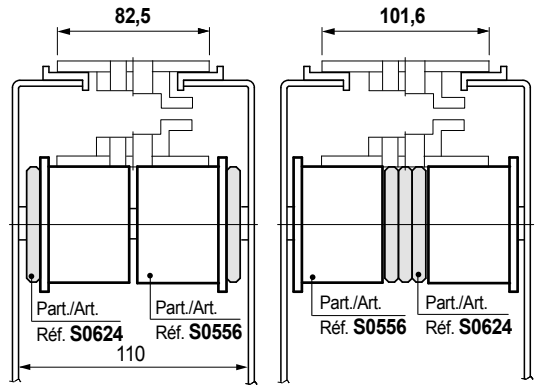

Part. S0556

Dia. 60 mm

Roller

Shaft dia. mm	Bore dia. Df mm	Code
15	15,5	695221
16	16,5	695231
18	18,5	695241
20	20,5	695251

- Material: polyethylene PE (black).
- Packaging: 100 pieces.

Part. S0554

Dia. 60 mm

Roller

Shaft dia. mm	Bore dia. Df mm	Code
15	15,5	695141
16	16,5	695151
18	18,5	695161
20	20,5	695171

- Material: polyethylene PE (black).
- Packaging: 100 pieces.

- Best Seller
- Standard
- On request: minimum quantity may apply. Consult our Customer Service for availability.

Item code for order = Part. + Code

TableTop® chains / PlateTop chains

Chain width 82,5 mm (K 325)

Chain width 82,5 mm (K325) - 101,6 mm (K400)

Chain width 114,3 mm (K 450)

Chain width 82,5 mm (K 325) / Pitch 88 mm