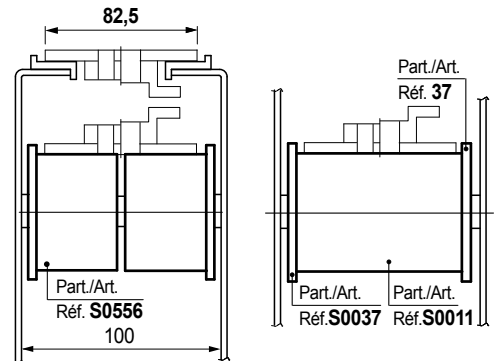

Part. S0556

Dia. 60 mm

Roller

Shaft dia. mm	Bore dia. Df mm	Code
15	15,5	695221
16	16,5	695231
18	18,5	695241
20	20,5	695251

- Material: polyethylene PE (black).
- Packaging: 100 pieces.

Part. S0554

Dia. 60 mm

Roller

Shaft dia. mm	Bore dia. Df mm	Code
15	15,5	695141
16	16,5	695151
18	18,5	695161
20	20,5	695171

- Material: polyethylene PE (black).
- Packaging: 100 pieces.

- Best Seller
- Standard
- On request: minimum quantity may apply. Consult our Customer Service for availability.

Item code for order = Part. + Code

TableTop® chains / PlateTop chains

Chain width 82,5 mm (K 325)

Chain width 82,5 mm (K325) - 101,6 mm (K400)

Chain width 114,3 mm (K 450)

Chain width 82,5 mm (K 325) / Pitch 88 mm