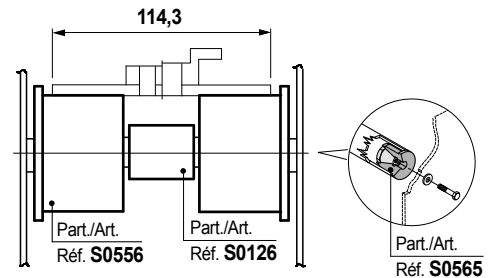

Part. S0556

Dia. 60 mm

Roller

Shaft dia. mm	Bore dia. Df mm	Code
15	15,5	695221
16	16,5	695231
18	18,5	695241
20	20,5	695251

- Material: polyethylene PE (black).
- Packaging: 100 pieces.

Part. S0554

Dia. 60 mm

Roller

Shaft dia. mm	Bore dia. Df mm	Code
15	15,5	695141
16	16,5	695151
18	18,5	695161
20	20,5	695171

- Material: polyethylene PE (black).
- Packaging: 100 pieces.

- Best Seller
- Standard
- On request: minimum quantity may apply. Consult our Customer Service for availability.

Item code for order = Part. + Code

TableTop® chains / PlateTop chains

Chain width 82,5 mm (K 325)

Chain width 82,5 mm (K325) - 101,6 mm (K400)

Chain width 114,3 mm (K 450)

Chain width 82,5 mm (K 325) / Pitch 88 mm