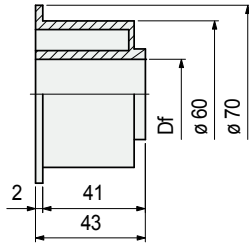

Part. S0556

Dia. 60 mm

Roller

Shaft dia. mm	Bore dia. Df mm	Code
15	15,5	695221
16	16,5	695231
18	18,5	695241
20	20,5	695251

- Material: polyethylene PE (black).
- Packaging: 100 pieces.

Part. S0554

Dia. 60 mm

Roller

Shaft dia. mm	Bore dia. Df mm	Code
15	15,5	695141
16	16,5	695151
18	18,5	695161
20	20,5	695171

- Material: polyethylene PE (black).
- Packaging: 100 pieces.

- Best Seller
- Standard
- On request: minimum quantity may apply. Consult our Customer Service for availability.

Item code for order = Part. + Code

TableTop® chains / PlateTop chains

Chain width 82,5 mm (K 325)

Chain width 82,5 mm (K325) - 101,6 mm (K400)

Chain width 114,3 mm (K 450)

Chain width 82,5 mm (K 325) / Pitch 88 mm