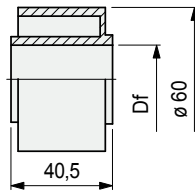

Part. S0556

Dia. 60 mm

Roller

Shaft dia. mm	Bore dia. Df mm	Code
15	15,5	695221
16	16,5	695231
18	18,5	695241
20	20,5	695251

- Material: polyethylene PE (black).
- Packaging: 100 pieces.

Part. S0554

Dia. 60 mm

Roller

Shaft dia. mm	Bore dia. Df mm	Code
15	15,5	695141
16	16,5	695151
18	18,5	695161
20	20,5	695171

- Material: polyethylene PE (black).
- Packaging: 100 pieces.

- Best Seller
- Standard
- On request: minimum quantity may apply. Consult our Customer Service for availability.

Item code for order = Part. + Code

TableTop® chains / PlateTop chains

Chain width 82,5 mm (K 325)

Chain width 82,5 mm (K325) - 101,6 mm (K400)

Chain width 114,3 mm (K 450)

Chain width 82,5 mm (K 325) / Pitch 88 mm