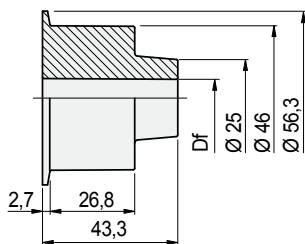

Part. S0727

Dia. 46 mm

■ Roller

Shaft dia. mm	Bore dia. Df mm	Code
12	12,2	688902

- Material: polyethylene PE (white).
- Packaging: 100 pieces.

Part. S0728

Dia. 46 mm

■ Roller

Shaft dia. mm	Bore dia. Df mm	Code
12	12,2	688912

- Material: polyethylene PE (white).
- Packaging: 100 pieces.

• Characteristics

- Completely closed design for the maximum hygiene.
- Material polyethylene PE (white) ideal for applications in the food industry.

Chain width 82,5 mm (K325) / Pitch 84 mm

Chain width 114,3 mm (K450) / Pitch 120 mm

● Best Seller

● Standard

● On request: minimum quantity may apply. Consult our Customer Service for availability.

Item code for order = Part. + Code