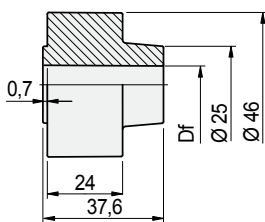

Part. S0727

Dia. 46 mm

■ Roller

Shaft dia. mm	Bore dia. Df mm	Code
12	12,2	688902

- Material: polyethylene PE (white).
- Packaging: 100 pieces.

Part. S0728

Dia. 46 mm

■ Roller

Shaft dia. mm	Bore dia. Df mm	Code
12	12,2	688912

- Material: polyethylene PE (white).
- Packaging: 100 pieces.

• Characteristics

- Completely closed design for the maximum hygiene.
- Material polyethylene PE (white) ideal for applications in the food industry.

Chain width 82,5 mm (K325) / Pitch 84 mm

Chain width 114,3 mm (K450) / Pitch 120 mm

● Best Seller

● Standard

● On request: minimum quantity may apply. Consult our Customer Service for availability.

Item code for order = Part. + Code