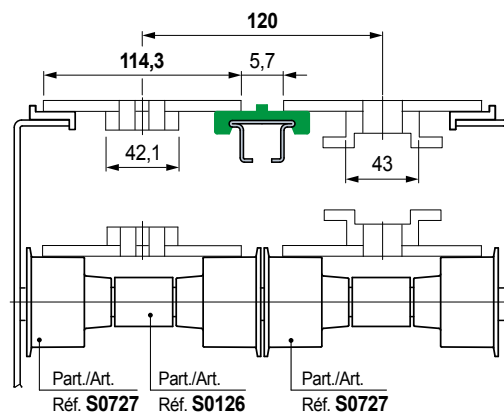

Part. S0727

Dia. 46 mm

■ Roller

Shaft dia. mm	Bore dia. Df mm	Code
12	12,2	688902

- Material: polyethylene PE (white).
- Packaging: 100 pieces.

Part. S0728

Dia. 46 mm

■ Roller

Shaft dia. mm	Bore dia. Df mm	Code
12	12,2	688912

- Material: polyethylene PE (white).
- Packaging: 100 pieces.

• Characteristics

- Completely closed design for the maximum hygiene.
- Material polyethylene PE (white) ideal for applications in the food industry.

Chain width 82,5 mm (K325) / Pitch 84 mm

Chain width 114,3 mm (K450) / Pitch 120 mm

● Best Seller

● Standard

● On request: minimum quantity may apply. Consult our Customer Service for availability.

Item code for order = Part. + Code