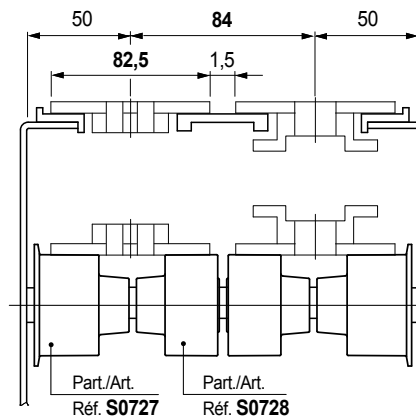

Part. S0727

Dia. 46 mm

■ Roller

Shaft dia. mm	Bore dia. Df mm	Code
12	12,2	688902

- Material: polyethylene PE (white).
- Packaging: 100 pieces.

Part. S0728

Dia. 46 mm

■ Roller

Shaft dia. mm	Bore dia. Df mm	Code
12	12,2	688912

- Material: polyethylene PE (white).
- Packaging: 100 pieces.

• Characteristics

- Completely closed design for the maximum hygiene.
- Material polyethylene PE (white) ideal for applications in the food industry.

Chain width 82,5 mm (K325) / Pitch 84 mm

Chain width 114,3 mm (K450) / Pitch 120 mm

● Best Seller

● Standard

● On request: minimum quantity may apply. Consult our Customer Service for availability.

Item code for order = Part. + Code