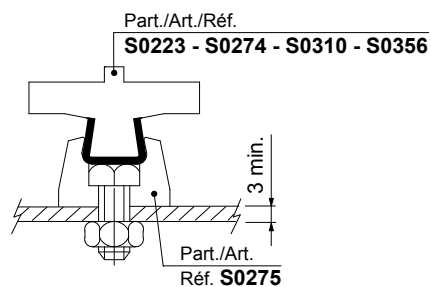

Part. S0275

■ Clamp

• Assembly of Part. S0275

Use

Code

For Part. S0223 (with S = 1,5 e 2)
S0274 - S0310 - S0356

66811

- Use: easy assembly of guide profiles Part. S0310 - S0356 - S0223 - S0274.
- Material: body in acetal resin POM (black), bolt in austenitic stainless steel.
- Packaging: 100 pieces.