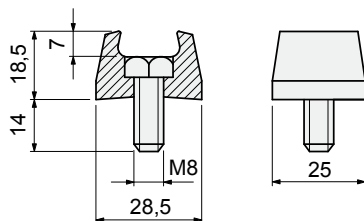

Part. S0275

■ Clamp

• Assembly of Part. S0275

Use

Code

For Part. S0223 (with S = 1,5 e 2)
S0274 - S0310 - S0356

66811

- Use: easy assembly of guide profiles Part. S0310 - S0356 - S0223 - S0274.
- Material: body in acetal resin POM (black), bolt in austenitic stainless steel.
- Packaging: 100 pieces.