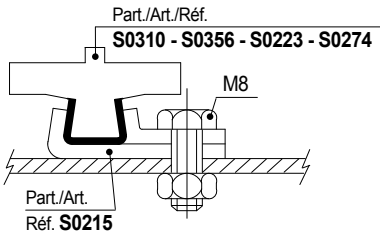

Chain - Guide Profiles

for Part. S0223 - S0274 - S0310 - S0356

• Assembly of Part. S0215

• Assembly of Part. S0216

■ Clamp

Use	A mm	I mm	Code
For guides with S = 1,5	16	20,5	60121N
For guides with S = 2	17	20	65976N

- Use: easy assembly of guide profiles Part. S0310 - S0356 - S0223 - S0274.
- Material: austenitic stainless steel.
- Packaging: 50 pieces.

Part. S0215

■ Clamp

Use	Code
For Part. S0223 (with S = 1,5)	60131
For Part. S0223 (with S = 2)-S0274-S0310-S0356	64244

- Use: easy assembly of guide profiles Part. S0310 - S0356 - S0223 - S0274.
- Material: austenitic stainless steel.
- Packaging: 50 pieces.

Part. S0216

● Best Seller

● Standard

● On request: minimum quantity may apply. Consult our Customer Service for availability.