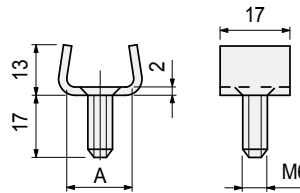

Chain - Guide Profiles

for Part. S0223 - S0274 - S0310 - S0356

• Assembly of Part. S0215

• Assembly of Part. S0216

■ Clamp

Use	A mm	I mm	Code
For guides with S = 1,5	16	20,5	60121N
For guides with S = 2	17	20	65976N

- Use: easy assembly of guide profiles Part. S0310 - S0356 - S0223 - S0274.
- Material: austenitic stainless steel.
- Packaging: 50 pieces.

Part. S0215

■ Clamp

Use	Code
For Part. S0223 (with S = 1,5)	60131
For Part. S0223 (with S = 2)-S0274-S0310-S0356	64244

- Use: easy assembly of guide profiles Part. S0310 - S0356 - S0223 - S0274.
- Material: austenitic stainless steel.
- Packaging: 50 pieces.

Part. S0216

● Best Seller

● Standard

● On request: minimum quantity may apply. Consult our Customer Service for availability.