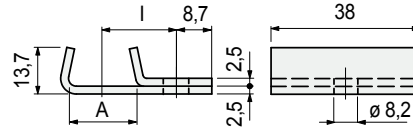

Chain - Guide Profiles

for Part. S0223 - S0274 - S0310 - S0356

• Assembly of Part. S0215

• Assembly of Part. S0216

■ Clamp

Use	A mm	I mm	Code
For guides with S = 1,5	16	20,5	60121N
For guides with S = 2	17	20	65976N

- Use: easy assembly of guide profiles Part. S0310 - S0356 - S0223 - S0274.
- Material: austenitic stainless steel.
- Packaging: 50 pieces.

Part. S0215

■ Clamp

Use	Code
For Part. S0223 (with S = 1,5)	60131
For Part. S0223 (with S = 2)-S0274-S0310-S0356	64244

- Use: easy assembly of guide profiles Part. S0310 - S0356 - S0223 - S0274.
- Material: austenitic stainless steel.
- Packaging: 50 pieces.

Part. S0216

● Best Seller

● Standard

● On request: minimum quantity may apply. Consult our Customer Service for availability.