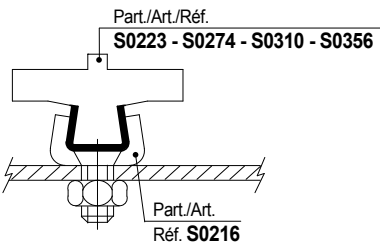

Chain - Guide Profiles

for Part. S0223 - S0274 - S0310 - S0356

• Assembly of Part. S0215

• Assembly of Part. S0216

■ Clamp

Use	A mm	I mm	Code
For guides with S = 1,5	16	20,5	60121N
For guides with S = 2	17	20	65976N

- Use: easy assembly of guide profiles Part. S0310 - S0356 - S0223 - S0274.
- Material: austenitic stainless steel.
- Packaging: 50 pieces.

Part. S0215

■ Clamp

Use	Code
For Part. S0223 (with S = 1,5)	60131
For Part. S0223 (with S = 2)-S0274-S0310-S0356	64244

- Use: easy assembly of guide profiles Part. S0310 - S0356 - S0223 - S0274.
- Material: austenitic stainless steel.
- Packaging: 50 pieces.

Part. S0216

● Best Seller

● Standard

● On request: minimum quantity may apply. Consult our Customer Service for availability.