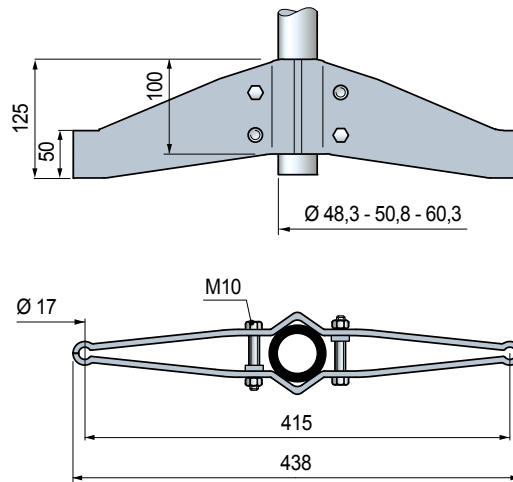

## Part. S0706

### Support base (bipod)

- 1 - Part. S0706
- 2 - Part. S0707
- 3 - Part. S0623 - S0627
- 4 - Part. S0686
- 5 - Part. S0688
- 6 - Part. S0689
- 7 - Part. S0690
- 8 - Part. S0685

Tube dia. mm	Code	Weight kg
48,3 (1"1/2)	685052N	
50,8	609953N	1,88
60,3 (2")	685852N	

- Material: top bracket and bolts in austenitic stainless steel.
- Packaging: 2 pieces.

- Best Seller
- Standard
- On request: minimum quantity may apply. Consult our Customer Service for availability.