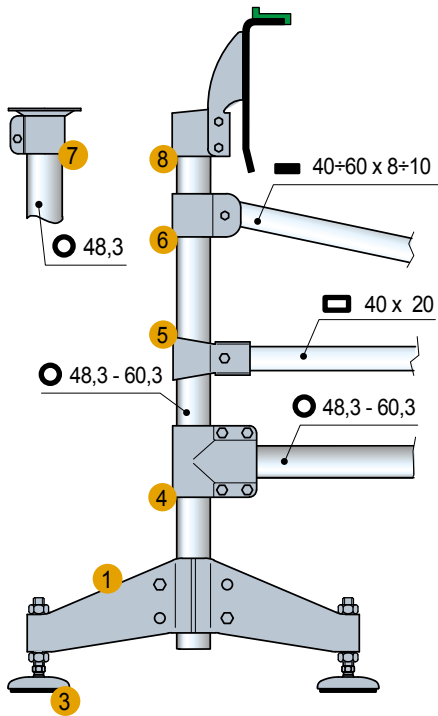

## Part. S0706

### Support base (bipod)

- 1 - Part. S0706
- 2 - Part. S0707
- 3 - Part. S0623 - S0627
- 4 - Part. S0686
- 5 - Part. S0688
- 6 - Part. S0689
- 7 - Part. S0690
- 8 - Part. S0685

Tube dia. mm	Code	Weight kg
48,3 (1"1/2)	685052N	
50,8	609953N	1,88
60,3 (2")	685852N	

- Material: top bracket and bolts in austenitic stainless steel.
- Packaging: 2 pieces.

- Best Seller
- Standard
- On request: minimum quantity may apply. Consult our Customer Service for availability.

Item code for order = Part. + Code