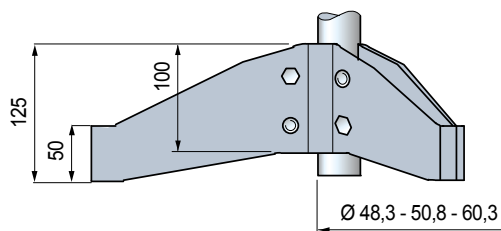

Part. S0707

■ Support base (tripod)

Tube dia. mm	Code	Weight kg
48,3 (1"1/2)	685062N	
50,8	609963N	2,61
60,3 (2")	685862N	

- Material: top bracket and bolts in austenitic stainless steel.

- Packaging: 1 pieces.

- 1 - Part. S0706
- 2 - Part. S0707
- 3 - Part. S0623 - S0627
- 4 - Part. S0686
- 5 - Part. S0688
- 6 - Part. S0689
- 7 - Part. S0690
- 8 - Part. S0685

● Best Seller

● Standard

● On request: minimum quantity may apply. Consult our Customer Service for availability.