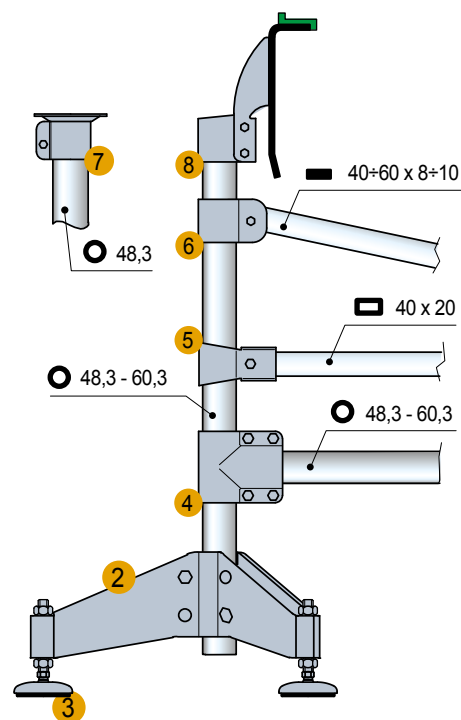

Part. S0707

■ Support base (tripod)

Tube dia. mm	Code	Weight kg
48,3 (1"1/2)	685062N	
50,8	609963N	2,61
60,3 (2")	685862N	

- Material: top bracket and bolts in austenitic stainless steel.

- Packaging: 1 pieces.

- 1 - Part. S0706
- 2 - Part. S0707
- 3 - Part. S0623 - S0627
- 4 - Part. S0686
- 5 - Part. S0688
- 6 - Part. S0689
- 7 - Part. S0690
- 8 - Part. S0685

● Best Seller

● Standard

● On request: minimum quantity may apply. Consult our Customer Service for availability.

Item code for order = Part. + Code