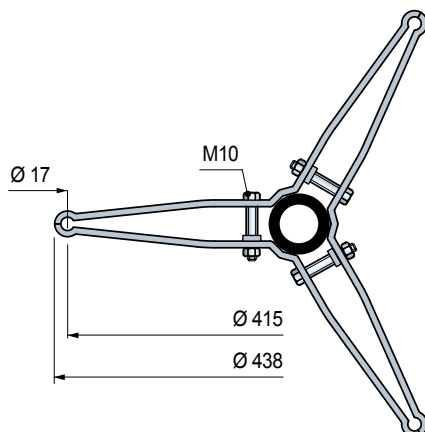

Part. S0707

■ Support base (tripod)

Tube dia. mm	Code	Weight kg
48,3 (1"1/2)	685062N	
50,8	609963N	2,61
60,3 (2")	685862N	

- Material: top bracket and bolts in austenitic stainless steel.

- Packaging: 1 pieces.

- 1 - Part. S0706
- 2 - Part. S0707
- 3 - Part. S0623 - S0627
- 4 - Part. S0686
- 5 - Part. S0688
- 6 - Part. S0689
- 7 - Part. S0690
- 8 - Part. S0685

● Best Seller

● Standard

● On request: minimum quantity may apply. Consult our Customer Service for availability.

Item code for order = Part. + Code