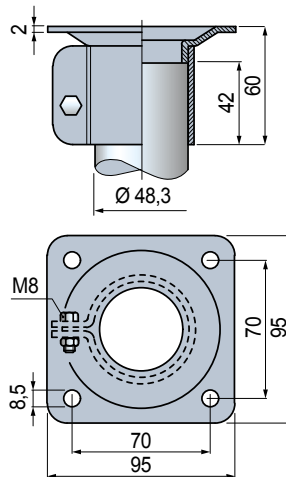

- 1 - Part. S0706
- 2 - Part. S0707
- 3 - Part. S0623 - S0627
- 4 - Part. S0686
- 5 - Part. S0688
- 6 - Part. S0689
- 7 - Part. S0690
- 8 - Part. S0685

Side mounting top bracket

Tube dia. mm	Code		H mm	Weight kg
	Standard	With special slots		
48,3 (1"1/2)	684502	610223	72	0,70

- Material: top bracket and bolts in austenitic stainless steel.
- Packaging: 4 pieces.

Part. S0685

Bearing head

Tube dia. mm	Code	Weight kg
48,3 (1"1/2)	684572	0,33

- Material: top bracket and bolts in austenitic stainless steel.
- Packaging: 4 pieces.

Part. S0690

- Best Seller
- Standard
- On request: minimum quantity may apply. Consult our Customer Service for availability.

Item code for order = Part. + Code