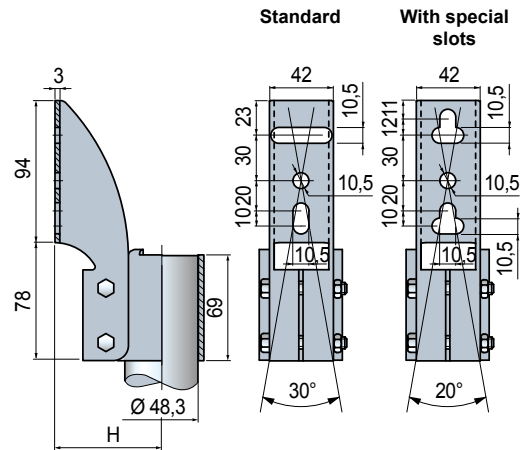

- 1 - Part. S0706
- 2 - Part. S0707
- 3 - Part. S0623 - S0627
- 4 - Part. S0686
- 5 - Part. S0688
- 6 - Part. S0689
- 7 - Part. S0690
- 8 - Part. S0685

Side mounting top bracket

Tube dia. mm	Code		H mm	Weight kg
	Standard	With special slots		
48,3 (1"1/2)	684502	610223	72	0,70

- Material: top bracket and bolts in austenitic stainless steel.
- Packaging: 4 pieces.

Part. S0685

Bearing head

Tube dia. mm	Code	Weight kg
48,3 (1"1/2)	684572	0,33

- Material: top bracket and bolts in austenitic stainless steel.
- Packaging: 4 pieces.

Part. S0690

- Best Seller
- Standard
- On request: minimum quantity may apply. Consult our Customer Service for availability.

Item code for order = Part. + Code