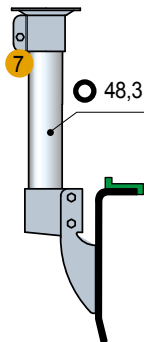

- 1 - Part. S0706
- 2 - Part. S0707
- 3 - Part. S0623 - S0627
- 4 - Part. S0686
- 5 - Part. S0688
- 6 - Part. S0689
- 7 - Part. S0690
- 8 - Part. S0685

Side mounting top bracket

Tube dia. mm	Code		H mm	Weight kg
	Standard	With special slots		
48,3 (1"1/2)	684502	610223	72	0,70

- Material: top bracket and bolts in austenitic stainless steel.
- Packaging: 4 pieces.

Part. S0685

Bearing head

Tube dia. mm	Code	Weight kg
48,3 (1"1/2)	684572	0,33

- Material: top bracket and bolts in austenitic stainless steel.
- Packaging: 4 pieces.

Part. S0690

- Best Seller
- Standard
- On request: minimum quantity may apply. Consult our Customer Service for availability.

Item code for order = Part. + Code