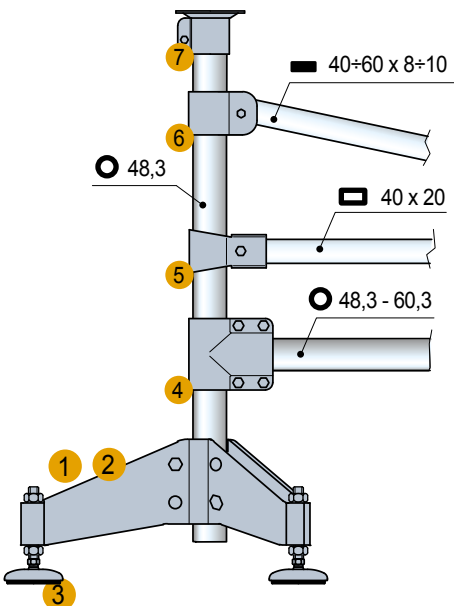

- 1 - Part. S0706
- 2 - Part. S0707
- 3 - Part. S0623 - S0627
- 4 - Part. S0686
- 5 - Part. S0688
- 6 - Part. S0689
- 7 - Part. S0690
- 8 - Part. S0685

Side mounting top bracket

Tube dia. mm	Code		H mm	Weight kg
	Standard	With special slots		
48,3 (1"1/2)	684502	610223	72	0,70

- Material: top bracket and bolts in austenitic stainless steel.
- Packaging: 4 pieces.

Part. S0685

Bearing head

Tube dia. mm	Code	Weight kg
48,3 (1"1/2)	684572	0,33

- Material: top bracket and bolts in austenitic stainless steel.
- Packaging: 4 pieces.

Part. S0690

- Best Seller
- Standard
- On request: minimum quantity may apply. Consult our Customer Service for availability.

Item code for order = Part. + Code