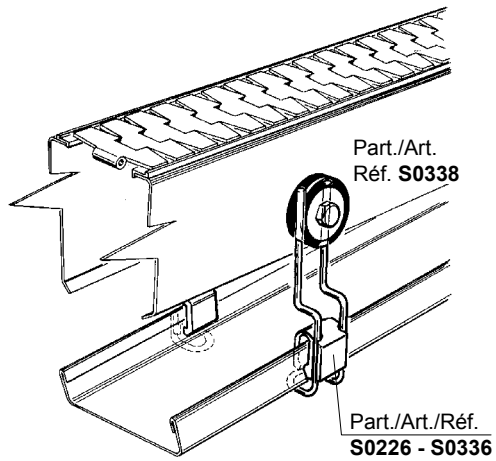

• Assembly of Part. S0336

■ Mounting plate

Bore dia. Df mm	Code	Weight kg
9	<b>67563</b>	0,20
10,5	<b>67325</b>	

- Material: plate in reinforced polyamide (black), washer in austenitic stainless steel.
- Packaging: 100 pieces.

## Part. **S0338**

- Best Seller
- Standard
- On request: minimum quantity may apply. Consult our Customer Service for availability.

Item code for order = Part. + Code