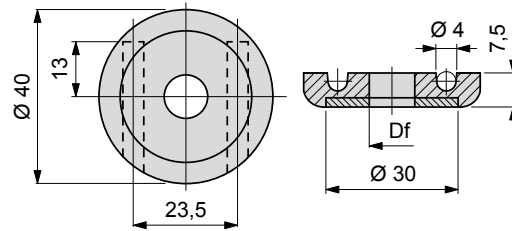

• Assembly of Part. S0336

■ Mounting plate

Bore dia. Df mm	Code	Weight kg
9	<b>67563</b>	0,20
10,5	<b>67325</b>	

- Material: plate in reinforced polyamide (black), washer in austenitic stainless steel.
- Packaging: 100 pieces.

## Part. **S0338**

- Best Seller
- Standard
- On request: minimum quantity may apply. Consult our Customer Service for availability.

Item code for order = Part. + Code