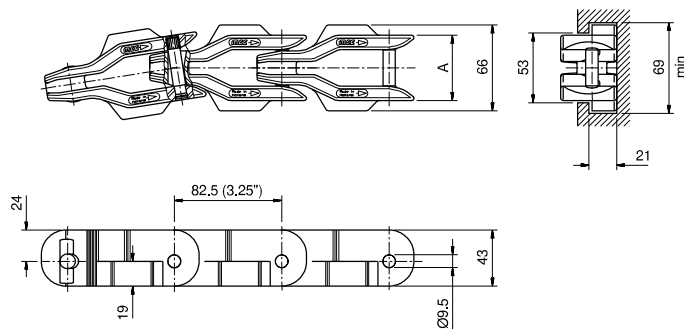

Sideflex Reinforced with Tabs with Higher Link

Chain Type	Code Number	Link Width		Weight	Working Load (max.)	Backflex Radius (min)	Sideflex Radius (min)
		A					
		mm	inch	kg/m	N (21°C)	mm	mm
XL-Acetal							
CC 1431 TXL	752.92.04	50.0	1.97	2.02	6500	50	660
NC-Acetal							
CC 1431 TNC	752.95.04	50.0	1.97	2.02	6500	50	660

Standard length: 3.053 m - 10 feet (37 links).

* Ask customer service for minimum order quantity of CC1431 TBL chains.