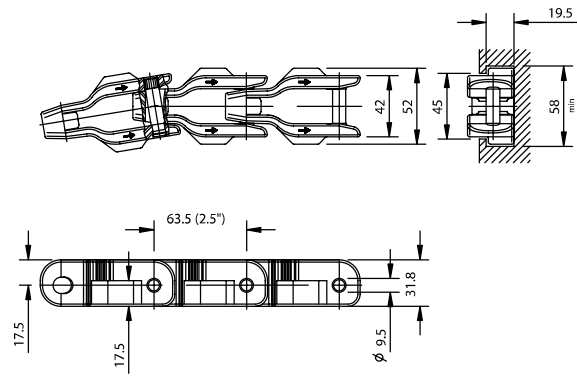

## Sideflex with Tabs with Higher Link

Chain Type	Code Number	Link Width		Weight	Working Load (max.)	Backflex Radius (min)	Sideflex Radius (min)
		A					
		mm	inch	kg/m	N (21°C)	mm	mm
<b>XL-Acetal</b>							
CC 631 TXL	752.42.04	42.0	1.66	1.35	3950	50	457
<b>NC-Acetal</b>							
CC 631 TNC	752.45.04*	42.0	1.66	1.35	3950	50	457

Standard length: 3,048 m - 10 feet (48 links).  
 \*Ask customer service for minimum order quantity.

## Straight Run Reinforced without Tabs

Chain Type	Code Number	Link Width		Weight	Working Load (max.)	Backflex Radius (min)	Sideflex Radius (min)
		A					
		mm	inch	kg/m	N (21°C)	mm	mm
<b>XL-Acetal</b>							
CC 1400 XL	752.32.05	50.0	1.97	1.70	6500	50	660
<b>NC-Acetal</b>							
CC 1400 NC	752.35.05	50.0	1.97	1.70	6500	50	660

Standard length: 3.053 m - 10 feet (37 links).