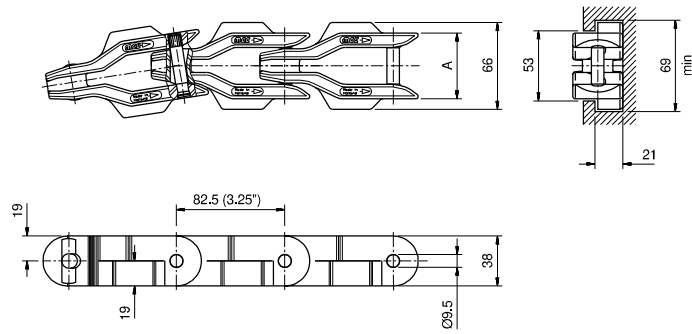

Sideflex Reinforced with TABS

Chain Type	Code Number	Link Width		Weight	Working Load (max.)	Backflex Radius (min)	Sideflex Radius (min)
		A					
		mm	inch	kg/m	N (21°C)	mm	mm
XL-Acetal							
CC 1400 TXL	752.32.04	50.0	1.97	1.75	6500	50	660
NC-Acetal							
CC 1400 TNC	752.35.04	50.0	1.97	1.75	6500	50	660

Standard length: 3.053 m - 10 feet (37 links).