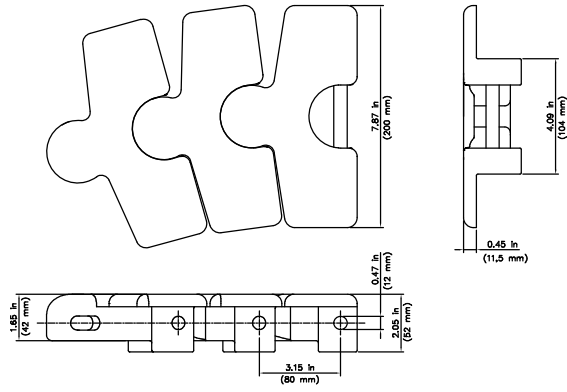

BSM 2755 Series TableTop Chain