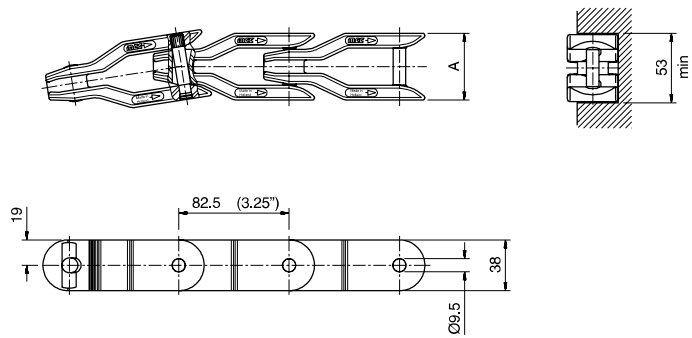

## Sideflex with Tabs with Higher Link

Chain Type	Code Number	Link Width		Weight	Working Load (max.)	Backflex Radius (min)	Sideflex Radius (min)
		A					
		mm	inch	kg/m	N (21°C)	mm	mm
<b>XL-Acetal</b>							
CC 631 TXL	752.42.04	42.0	1.66	1.35	3950	50	457
<b>NC-Acetal</b>							
CC 631 TNC	752.45.04*	42.0	1.66	1.35	3950	50	457

Standard length: 3,048 m - 10 feet (48 links).  
 \*Ask customer service for minimum order quantity.

## Straight Run Reinforced without Tabs

Chain Type	Code Number	Link Width		Weight	Working Load (max.)	Backflex Radius (min)	Sideflex Radius (min)
		A					
		mm	inch	kg/m	N (21°C)	mm	mm
<b>XL-Acetal</b>							
CC 1400 XL	752.32.05	50.0	1.97	1.70	6500	50	660
<b>NC-Acetal</b>							
CC 1400 NC	752.35.05	50.0	1.97	1.70	6500	50	660

Standard length: 3.053 m - 10 feet (37 links).