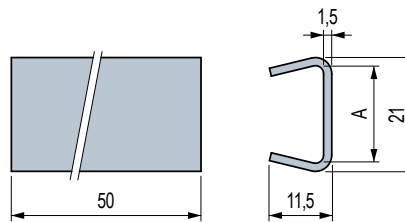

- Material: austenitic stainless steel.
- Packaging: 50 pieces.

Part. S0902

• Assembly of Part. S0214

■ Connecting clamp

Use	A mm	Code	Weight kg
For guides with S = 1,5	16	60111	0,02
For guides with S = 2	17	644293	