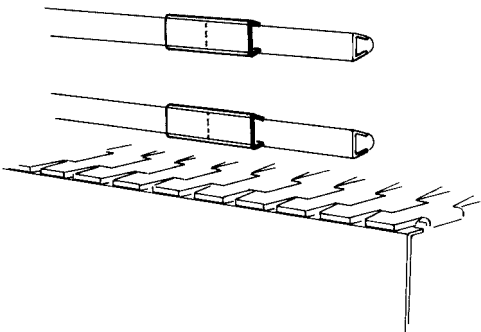

Guide - Rail Clamps

for Part. S0223 - S0317 - S0219 - S0273 - S0393 - S0596 - S0308 - S0715 - S0765 - S0767 - S0768 - S0769 - S0770

• Assembly of Part. S0902

■ ViseSplice™

Use	L mm	Code
For guides with S = 2	17,5	656041N

- Material: austenitic stainless steel.
- Packaging: 50 pieces.

Part. S0902

• Assembly of Part. S0214

■ Connecting clamp

Use	A mm	Code	Weight kg
For guides with S = 1,5	16	60111	0,02
For guides with S = 2	17	644293	

- Material: austenitic stainless steel.
- Packaging: 50 pieces.

Part. S0214

- Best Seller
- Standard
- On request: minimum quantity may apply. Consult our Customer Service for availability.

Item code for order = Part. + Code