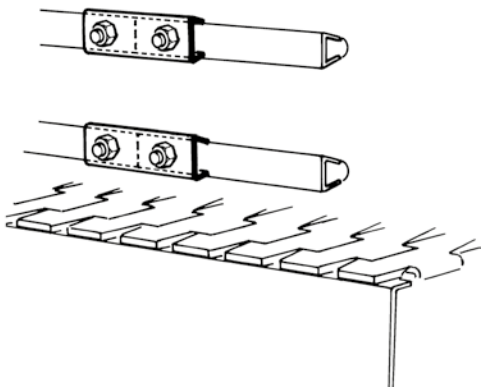

Guide - Rail Clamps

for Part. S0223 - S0317 - S0219 - S0273 - S0393 - S0596 - S0308 - S0715 - S0765 - S0767 - S0768 - S0769 - S0770

• Assembly of Part. S0902

■ ViseSplice™

Use	L mm	Code
For guides with S = 2	17,5	656041N

- Material: austenitic stainless steel.
- Packaging: 50 pieces.

Part. S0902

• Assembly of Part. S0214

■ Connecting clamp

Use	A mm	Code	Weight kg
For guides with S = 1,5	16	60111	0,02
For guides with S = 2	17	644293	

- Material: austenitic stainless steel.
- Packaging: 50 pieces.

Part. S0214

- Best Seller
- Standard
- On request: minimum quantity may apply. Consult our Customer Service for availability.

Item code for order = Part. + Code