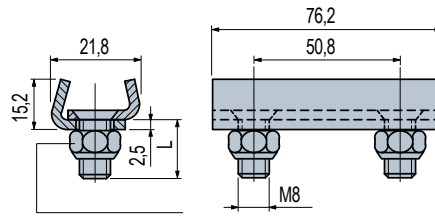

Guide - Rail Clamps

for Part. S0223 - S0317 - S0219 - S0273 - S0393 - S0596 - S0308 - S0715 - S0765 - S0767 - S0768 - S0769 - S0770

• Assembly of Part. S0902

■ ViseSplice™

Use	L mm	Code
For guides with S = 2	17,5	656041N

- Material: austenitic stainless steel.
- Packaging: 50 pieces.

Part. S0902

• Assembly of Part. S0214

■ Connecting clamp

Use	A mm	Code	Weight kg
For guides with S = 1,5	16	60111	0,02
For guides with S = 2	17	644293	

- Material: austenitic stainless steel.
- Packaging: 50 pieces.

Part. S0214

- Best Seller
- Standard
- On request: minimum quantity may apply. Consult our Customer Service for availability.

Item code for order = Part. + Code