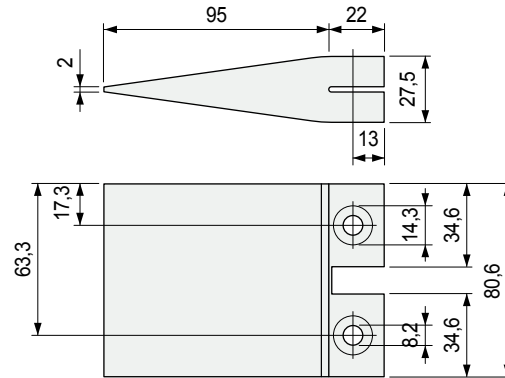

• Assembly Part. S0760

Part./Art./Réf. S0757 - S0868 - S0756 - S0856

• Assembly Part. S0759

Part./Art./Réf. S0755 - S0869 - S0754 - S0857

■ Side separation block double

Part. **S0760**

Code	Weight kg
613443	0,12

- Material: separation block in Polyethylene PE (white), bolt in austenitic stainless steel.
- Packaging: 2 pieces.

■ Centre separation block double

Part. **S0759**

Code	Weight kg
613423	0,13

- Material: separation block in Polyethylene PE (white), bolt in austenitic stainless steel.
- Packaging: 2 pieces.