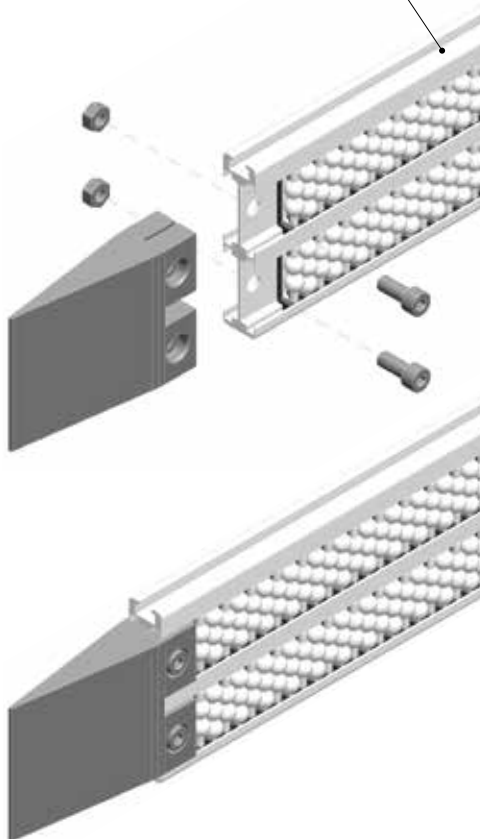

• Assembly Part. S0760

Part./Art./Réf. S0757 - S0868 - S0756 - S0856

• Assembly Part. S0759

Part./Art./Réf. S0755 - S0869 - S0754 - S0857

■ Side separation block double

Part. **S0760**

Code	Weight kg
613443	0,12

- Material: separation block in Polyethylene PE (white), bolt in austenitic stainless steel.
- Packaging: 2 pieces.

■ Centre separation block double

Part. **S0759**

Code	Weight kg
613423	0,13

- Material: separation block in Polyethylene PE (white), bolt in austenitic stainless steel.
- Packaging: 2 pieces.