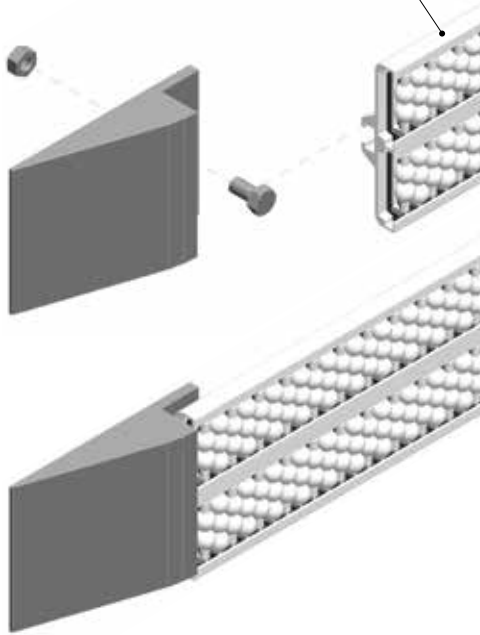

• Assembly Part. S0760

Part./Art./Réf. S0757 - S0868 - S0756 - S0856

• Assembly Part. S0759

Part./Art./Réf. S0755 - S0869 - S0754 - S0857

■ Side separation block double

Part. **S0760**

Code	Weight kg
613443	0,12

- Material: separation block in Polyethylene PE (white), bolt in austenitic stainless steel.
- Packaging: 2 pieces.

■ Centre separation block double

Part. **S0759**

Code	Weight kg
613423	0,13

- Material: separation block in Polyethylene PE (white), bolt in austenitic stainless steel.
- Packaging: 2 pieces.