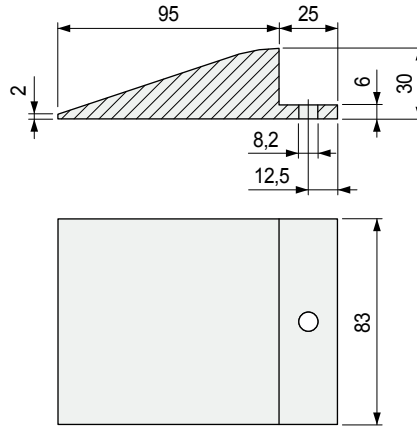

• Assembly Part. S0760

Part./Art./Réf. S0757 - S0868 - S0756 - S0856

• Assembly Part. S0759

Part./Art./Réf. S0755 - S0869 - S0754 - S0857

■ Side separation block double

Part. **S0760**

Code	Weight kg
613443	0,12

- Material: separation block in Polyethylene PE (white), bolt in austenitic stainless steel.
- Packaging: 2 pieces.

■ Centre separation block double

Part. **S0759**

Code	Weight kg
613423	0,13

- Material: separation block in Polyethylene PE (white), bolt in austenitic stainless steel.
- Packaging: 2 pieces.