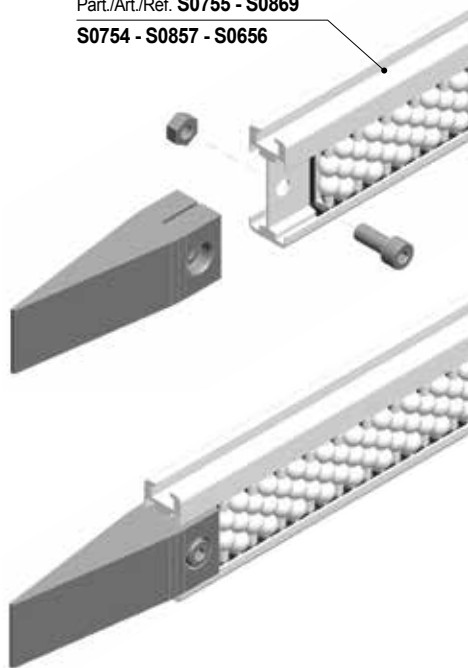

Part. **S0760**

■ Side separation block

Code	Weight kg
613433	0,05

- Material: separation block in Polyethylene PE (white), bolt in austenitic stainless steel.
- Packaging: 2 pieces.

Part. **S0759**

■ Centre separation block

Code	Weight kg
613413	0,06

- Material: separation block in Polyethylene PE (white), bolt in austenitic stainless steel.
- Packaging: 2 pieces.

• Assembly Part. S0760

Part./Art./Réf. **S0757 - S0868 - S0756 - S0856**

• Assembly Part. S0759

Part./Art./Réf. **S0755 - S0869**
S0754 - S0857 - S0656

● Best Seller

● Standard

● On request: minimum quantity may apply. Consult our Customer Service for availability.

Item code for order = Part. + Code