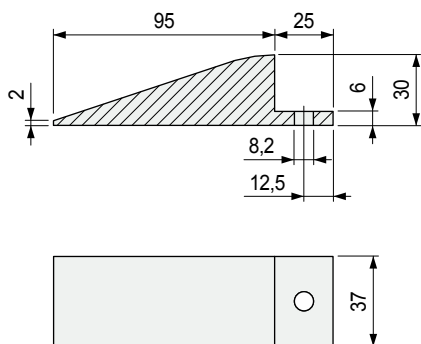

Part. **S0760**

■ Side separation block

Code	Weight kg
613433	0,05

- Material: separation block in Polyethylene PE (white), bolt in austenitic stainless steel.
- Packaging: 2 pieces.

Part. **S0759**

■ Centre separation block

Code	Weight kg
613413	0,06

- Material: separation block in Polyethylene PE (white), bolt in austenitic stainless steel.
- Packaging: 2 pieces.

• Assembly Part. S0760

Part./Art./Réf. **S0757 - S0868 - S0756 - S0856**

• Assembly Part. S0759

Part./Art./Réf. **S0755 - S0869**
S0754 - S0857 - S0656

● Best Seller

● Standard

● On request: minimum quantity may apply. Consult our Customer Service for availability.

Item code for order = Part. + Code