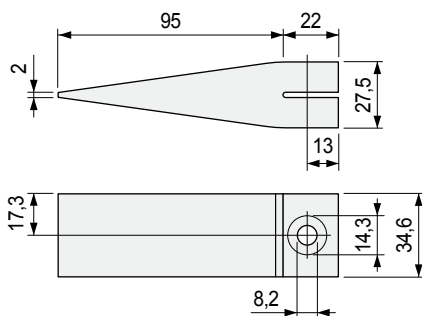

Part. **S0760**

■ Side separation block

Code	Weight kg
613433	0,05

- Material: separation block in Polyethylene PE (white), bolt in austenitic stainless steel.
- Packaging: 2 pieces.

Part. **S0759**

■ Centre separation block

Code	Weight kg
613413	0,06

- Material: separation block in Polyethylene PE (white), bolt in austenitic stainless steel.
- Packaging: 2 pieces.

• Assembly Part. S0760

Part./Art./Réf. **S0757 - S0868 - S0756 - S0856**

• Assembly Part. S0759

Part./Art./Réf. **S0755 - S0869**
S0754 - S0857 - S0656

● Best Seller

● Standard

● On request: minimum quantity may apply. Consult our Customer Service for availability.

Item code for order = Part. + Code