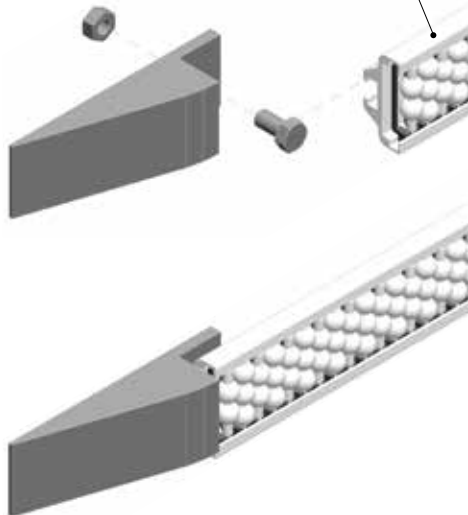

Part. **S0760**

■ Side separation block

Code	Weight kg
613433	0,05

- Material: separation block in Polyethylene PE (white), bolt in austenitic stainless steel.
- Packaging: 2 pieces.

Part. **S0759**

■ Centre separation block

Code	Weight kg
613413	0,06

- Material: separation block in Polyethylene PE (white), bolt in austenitic stainless steel.
- Packaging: 2 pieces.

• Assembly Part. S0760

Part./Art./Réf. **S0757 - S0868 - S0756 - S0856**

• Assembly Part. S0759

Part./Art./Réf. **S0755 - S0869**
S0754 - S0857 - S0656

● Best Seller

● Standard

● On request: minimum quantity may apply. Consult our Customer Service for availability.

Item code for order = Part. + Code