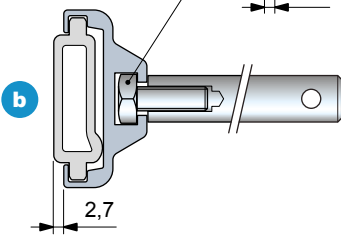

• **Assembly Part. S0777**

Guide can be assembly on both sides.
 a) configuration "label protection".
 b) containers or packages handling.

M8 hex head bolt

M8 hex head bolt

■ **Product Guide**

Guide material	Length metres	Code	Weight kg/m
PE	3050	613223	0,85
(Polyethylene white)	6100	613233	

- Packaging: 1 strand.

Part. S0777

■ **Closing caps**

Material	Code	Weight kg
PE (Polyethylene Black)	635393	0,10

- Packaging: 50 pieces.

Part. S0829

- Best Seller
- Standard
- On request: minimum quantity may apply. Consult our Customer Service for availability.