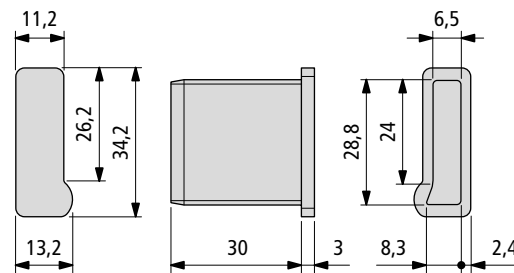

• **Assembly Part. S0777**

Guide can be assembly on both sides.
 a) configuration "label protection".
 b) containers or packages handling.

M8 hex head bolt

M8 hex head bolt

■ **Product Guide**

Guide material	Length metres	Code	Weight kg/m
PE	3050	613223	0,85
(Polyethylene white)	6100	613233	

- Packaging: 1 strand.

Part. S0777

■ **Closing caps**

Material	Code	Weight kg
PE (Polyethylene Black)	635393	0,10

- Packaging: 50 pieces.

Part. S0829

- Best Seller
- Standard
- On request: minimum quantity may apply. Consult our Customer Service for availability.