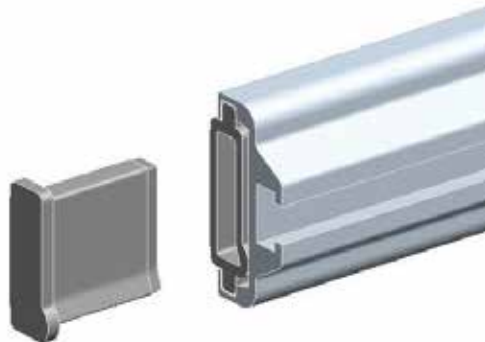

• **Assembly Part. S0777**

Guide can be assembly on both sides.
 a) configuration "label protection".
 b) containers or packages handling.

M8 hex head bolt

M8 hex head bolt

■ **Product Guide**

Guide material	Length metres	Code	Weight kg/m
PE	3050	613223	0,85
(Polyethylene white)	6100	613233	

- Packaging: 1 strand.

Part. S0777

■ **Closing caps**

Material	Code	Weight kg
PE (Polyethylene Black)	635393	0,10

- Packaging: 50 pieces.

Part. S0829

- Best Seller
- Standard
- On request: minimum quantity may apply. Consult our Customer Service for availability.