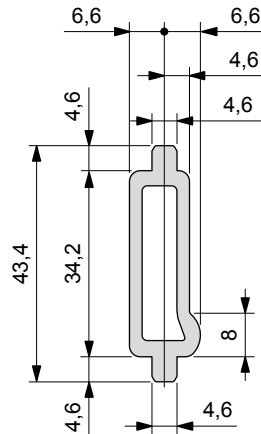

• **Assembly Part. S0777**

Guide can be assembly on both sides.
 a) configuration "label protection".
 b) containers or packages handling.

M8 hex head bolt

M8 hex head bolt

■ **Product Guide**

Guide material	Length metres	Code	Weight kg/m
PE	3050	613223	0,85
(Polyethylene white)	6100	613233	

- Packaging: 1 strand.

Part. S0777

■ **Closing caps**

Material	Code	Weight kg
PE (Polyethylene Black)	635393	0,10

- Packaging: 50 pieces.

Part. S0829

- Best Seller
- Standard
- On request: minimum quantity may apply. Consult our Customer Service for availability.

Item code for order = Part. + Code