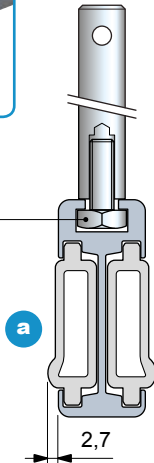

• **Assembly Part. S0777**

Guide can be assembly on both sides.
 a) configuration "label protection".
 b) containers or packages handling.

M8 hex head bolt

M8 hex head bolt

■ **Product Guide**

Guide material	Length metres	Code	Weight kg/m
PE	3050	613223	0,85
(Polyethylene white)	6100	613233	

- Packaging: 1 strand.

Part. S0777

■ **Closing caps**

Material	Code	Weight kg
PE (Polyethylene Black)	635393	0,10

- Packaging: 50 pieces.

Part. S0829

- Best Seller
- Standard
- On request: minimum quantity may apply. Consult our Customer Service for availability.

Item code for order = Part. + Code